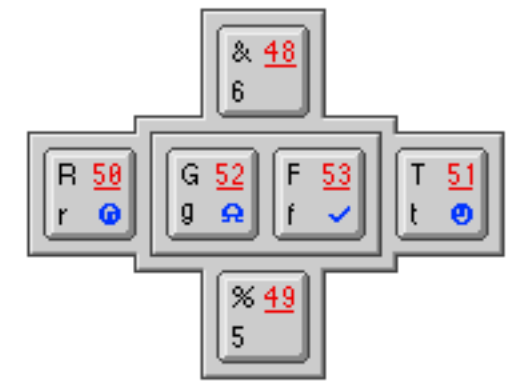

# CPC664 Keyboard: Characters

**Black** : Specified key (bottom)  
 Shift + specified key (top)  
**Blue** : Control + specified key  
**Red** : Key number  
 Underlined key numbers have equivalent keyboard & joystick 1 key numbers

**JOYSTICK 0**

**JOYSTICK 1**