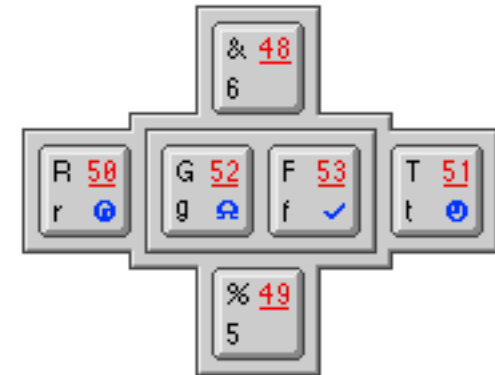

## CPC6128 Keyboard: Layout

**JOYSTICK 0**

**JOYSTICK 1**

# CPC6128 Keyboard: Characters

**Black** : Specified key (bottom)  
 Shift + specified key (top)  
**Blue** : Control + specified key  
**Red** : Key number  
 Underlined key numbers have equivalent keyboard & joystick 1 key numbers

**JOYSTICK 0**

**JOYSTICK 1**