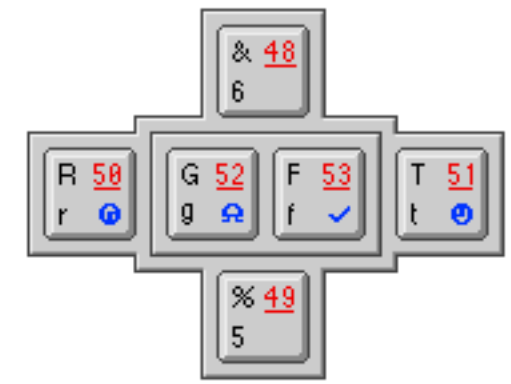

# CPC464 Keyboard: Characters

**Black** : Specified key (bottom)  
 Shift + specified key (top)  
**Blue** : Control + specified key  
**Red** : Key number  
 Underlined key numbers have equivalent keyboard & joystick 1 key numbers

**JOYSTICK 0**

**JOYSTICK 1**