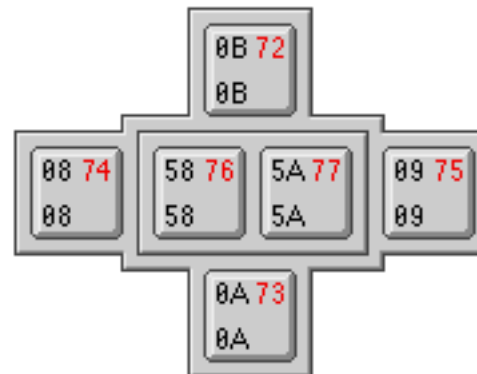

CPC6128 Keyboard: ASCII Codes

1B 66	21 64	22 65	23 57	24 56	25 <u>49</u>	26 <u>48</u>	27 41	28 40	29 33	5F 32	3D 25	A3 24	10 16	7F 79	37 10	38 11	39 3	
1B 1B	31	32 7E	33	34	35	36	37	38	39	30 1F	2D	5E 1E	10 10	7F 7F	37 37	38 38	39 39	
09 68	51 67	57 59	45 58	52 <u>50</u>	54 <u>51</u>	59 43	55 42	49 35	4F 34	50 27	7C 26	7B 17	0D 18	34 20	35 12	36 4		
09 E1	71 11	77 17	65 05	72 12	74 14	79 19	75 15	69 09	6F 0F	70 10	40 00	5B 1B		34 34	35 35	36 36		
	70	41 69	53 60	44 61	46 <u>53</u>	47 <u>52</u>	48 44	4A 45	4B 37	4C 36	2A 29	2B 28	7D 19		31 13	32 14	33 5	
	61 01	73 13	64 04	66 06	67 07	68 08	6A 0A	6B 0B	6C 0C	3A	3B	5D 1D	0D 0D	31 31	32 32	33 33		
	21	5A 71	58 63	43 62	56 55	42 54	4E 46	4D 38	3C 39	3E 30	3F 31	60 22		21	30 15	F4 0	2E 7	
	7A 1A	78 18	63 03	76 16	62 02	6E 0E	6D 0D	2C	2E	2F	5C 1C			30 30	F0 F0	2E 2E		
	23	E0 9	20											47	0D 6	F6 8	F5 2	F7 1
	E0 E0	20												0D 52 55 4E 22 0D	F2 FA	F1 F9	F3 FB	

Black : Specified key (bottom)
Shift + specified key (top)
Blue : Control + specified key
Red : Key number
Underlined key numbers have equivalent keyboard & joystick 1 key numbers

JOYSTICK 0