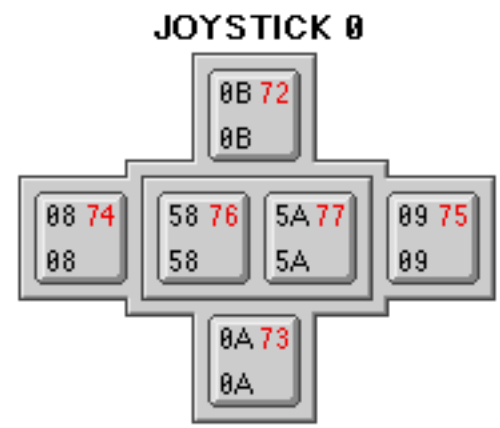

# CPC664 Keyboard: Characters

**Black** : Specified key (bottom)  
 Shift + specified key (top)  
**Blue** : Control + specified key  
**Red** : Key number  
 Underlined key numbers have equivalent keyboard & joystick 1 key numbers

**JOYSTICK 0**

**JOYSTICK 1**

# CPC664 Keyboard: ASCII Codes

**Black** : Specified key (bottom)  
 Shift + specified key (top)  
**Blue** : Control + specified key  
**Red** : Key number  
 Underlined key numbers have equivalent keyboard & joystick 1 key numbers