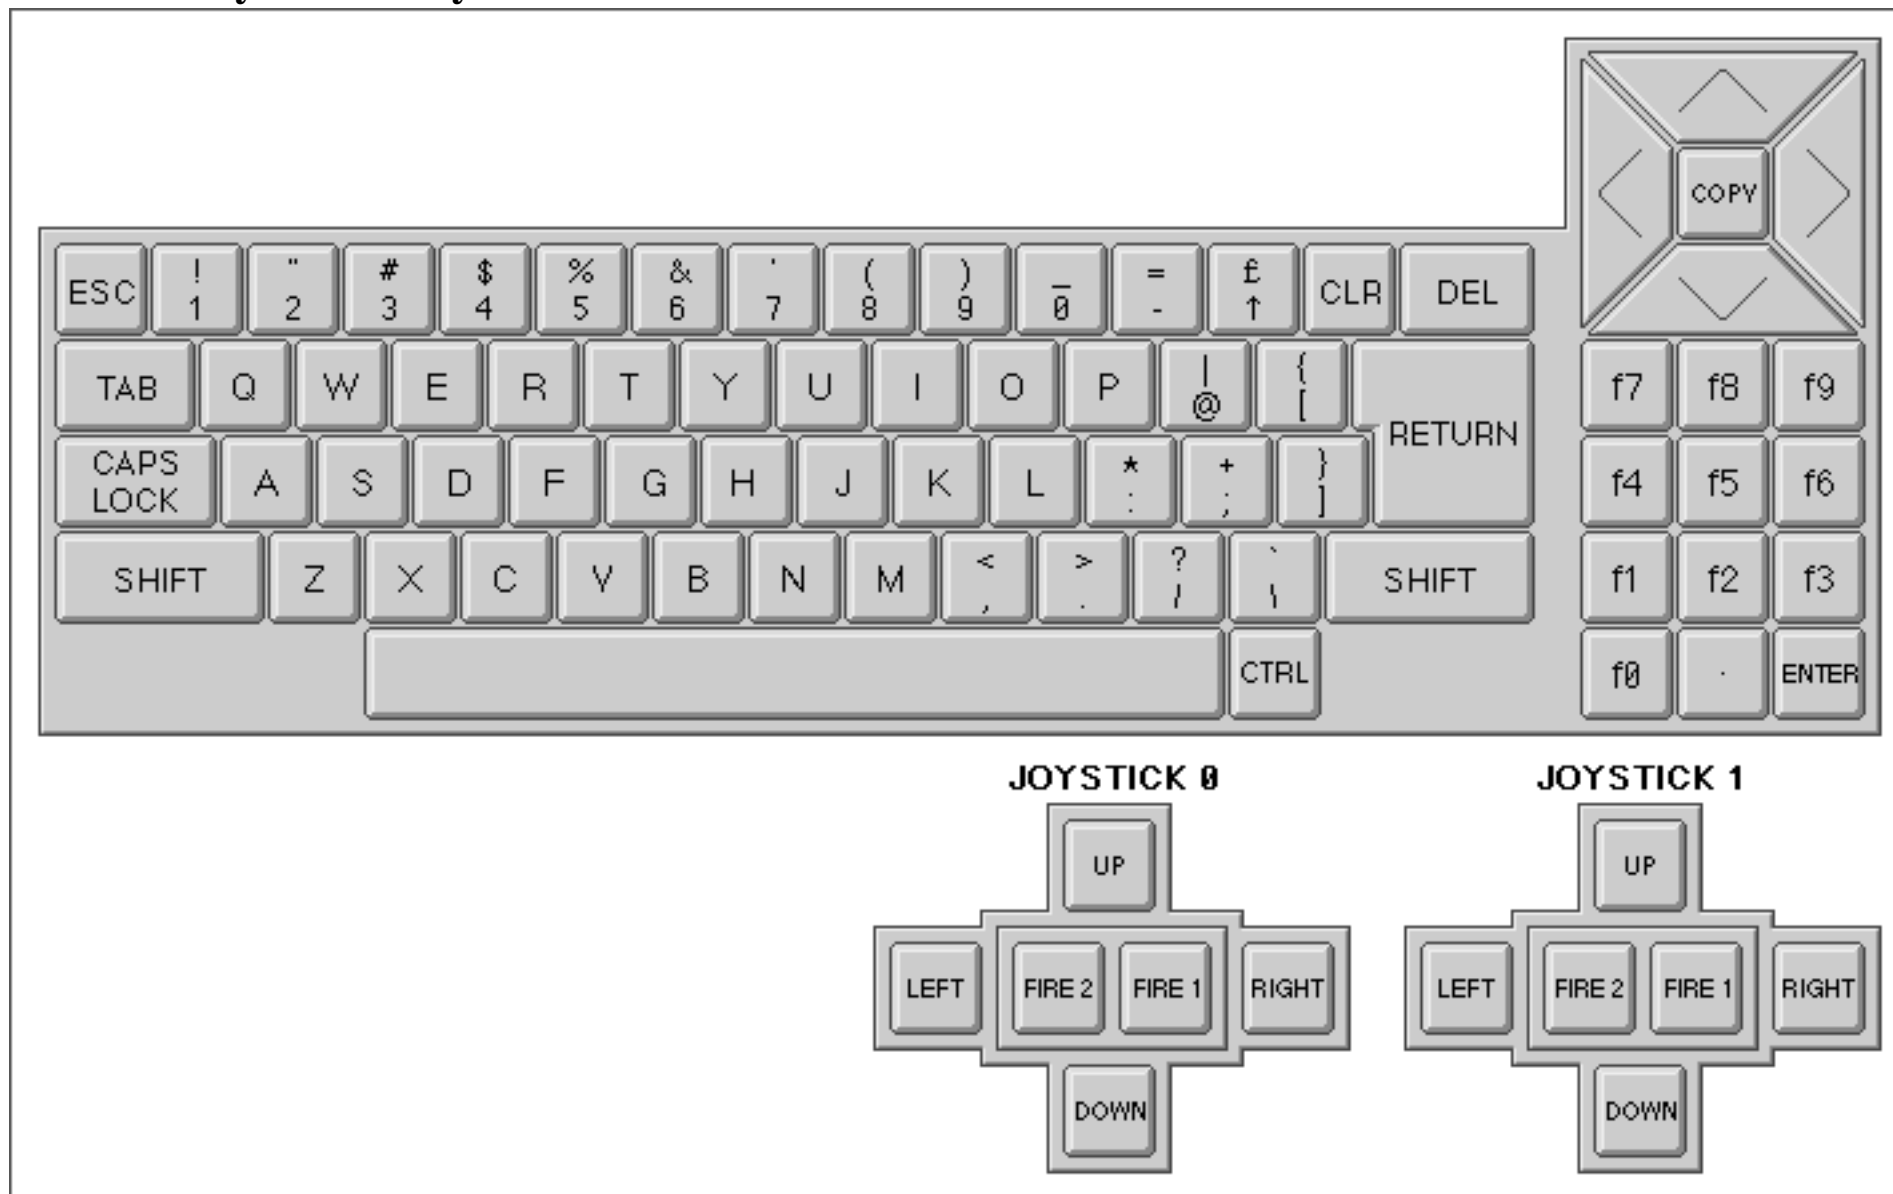

CPC664 Keyboard

CPC664 Keyboard: Layout