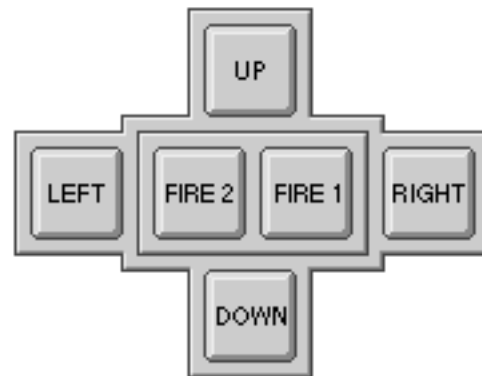

CPC6128 Keyboard

CPC6128 Keyboard: Layout

JOYSTICK 0