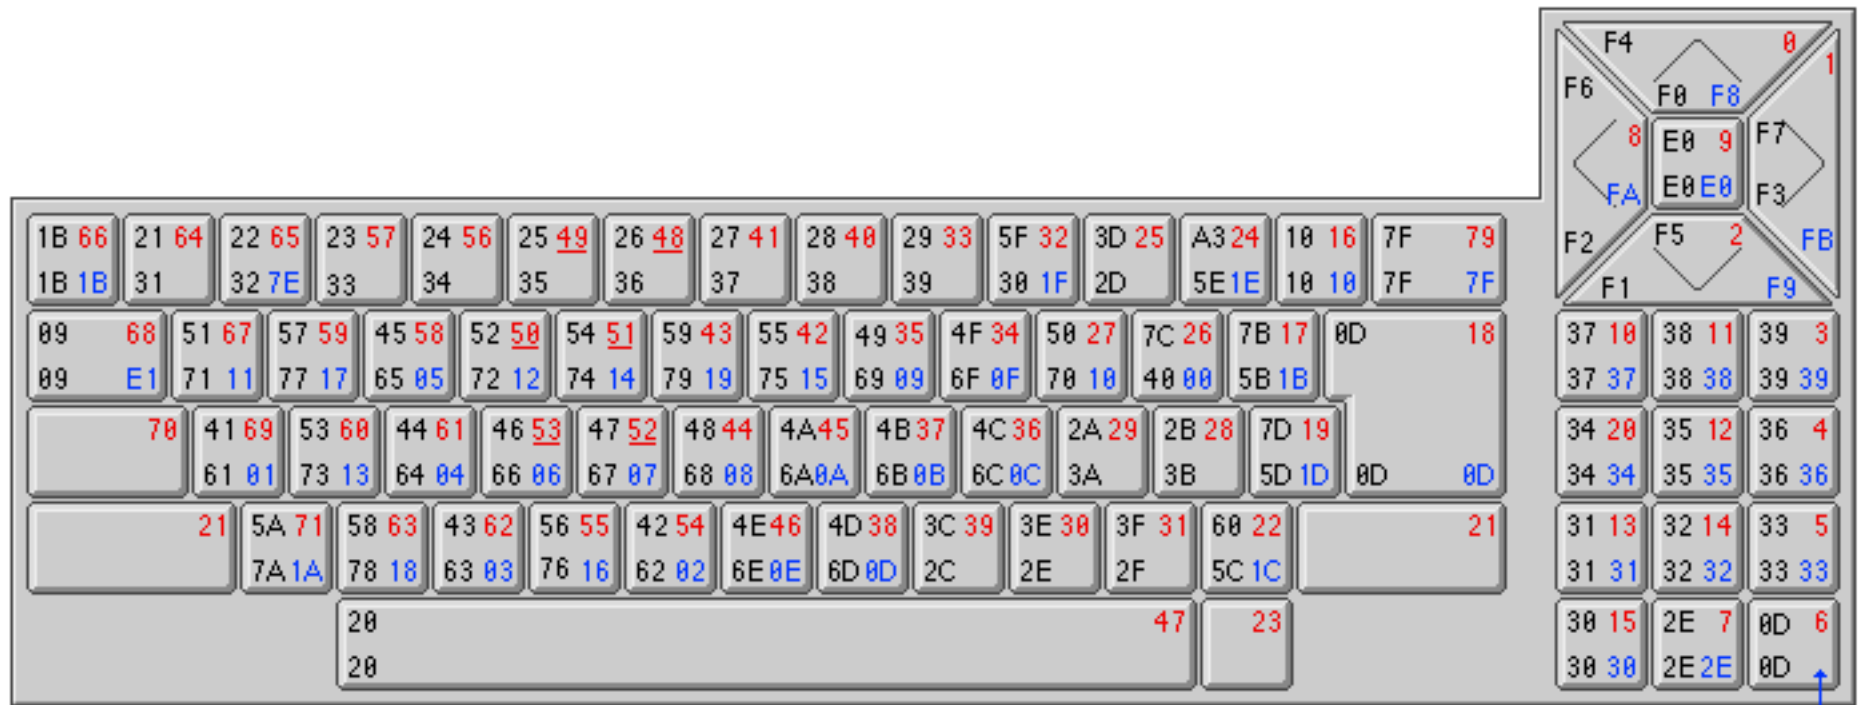

CPC664 Keyboard: ASCII Codes

Black : Specified key (bottom)
Shift + specified key (top)
Blue : Control + specified key
Red : Key number
Underlined key numbers have equivalent keyboard & joystick 1 key numbers