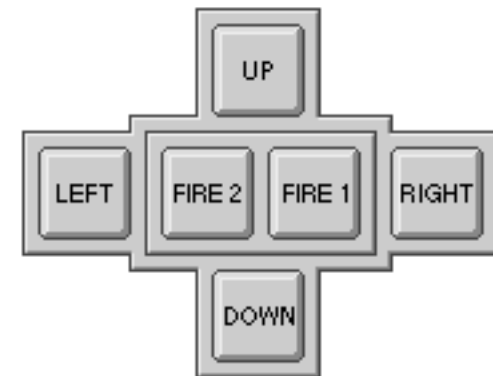

# CPC664 Keyboard: ASCII Codes

**Black** : Specified key (bottom)  
 Shift + specified key (top)  
**Blue** : Control + specified key  
**Red** : Key number  
 Underlined key numbers have equivalent keyboard & joystick 1 key numbers

## CPC6128 Keyboard: Layout

**JOYSTICK 0**

**JOYSTICK 1**