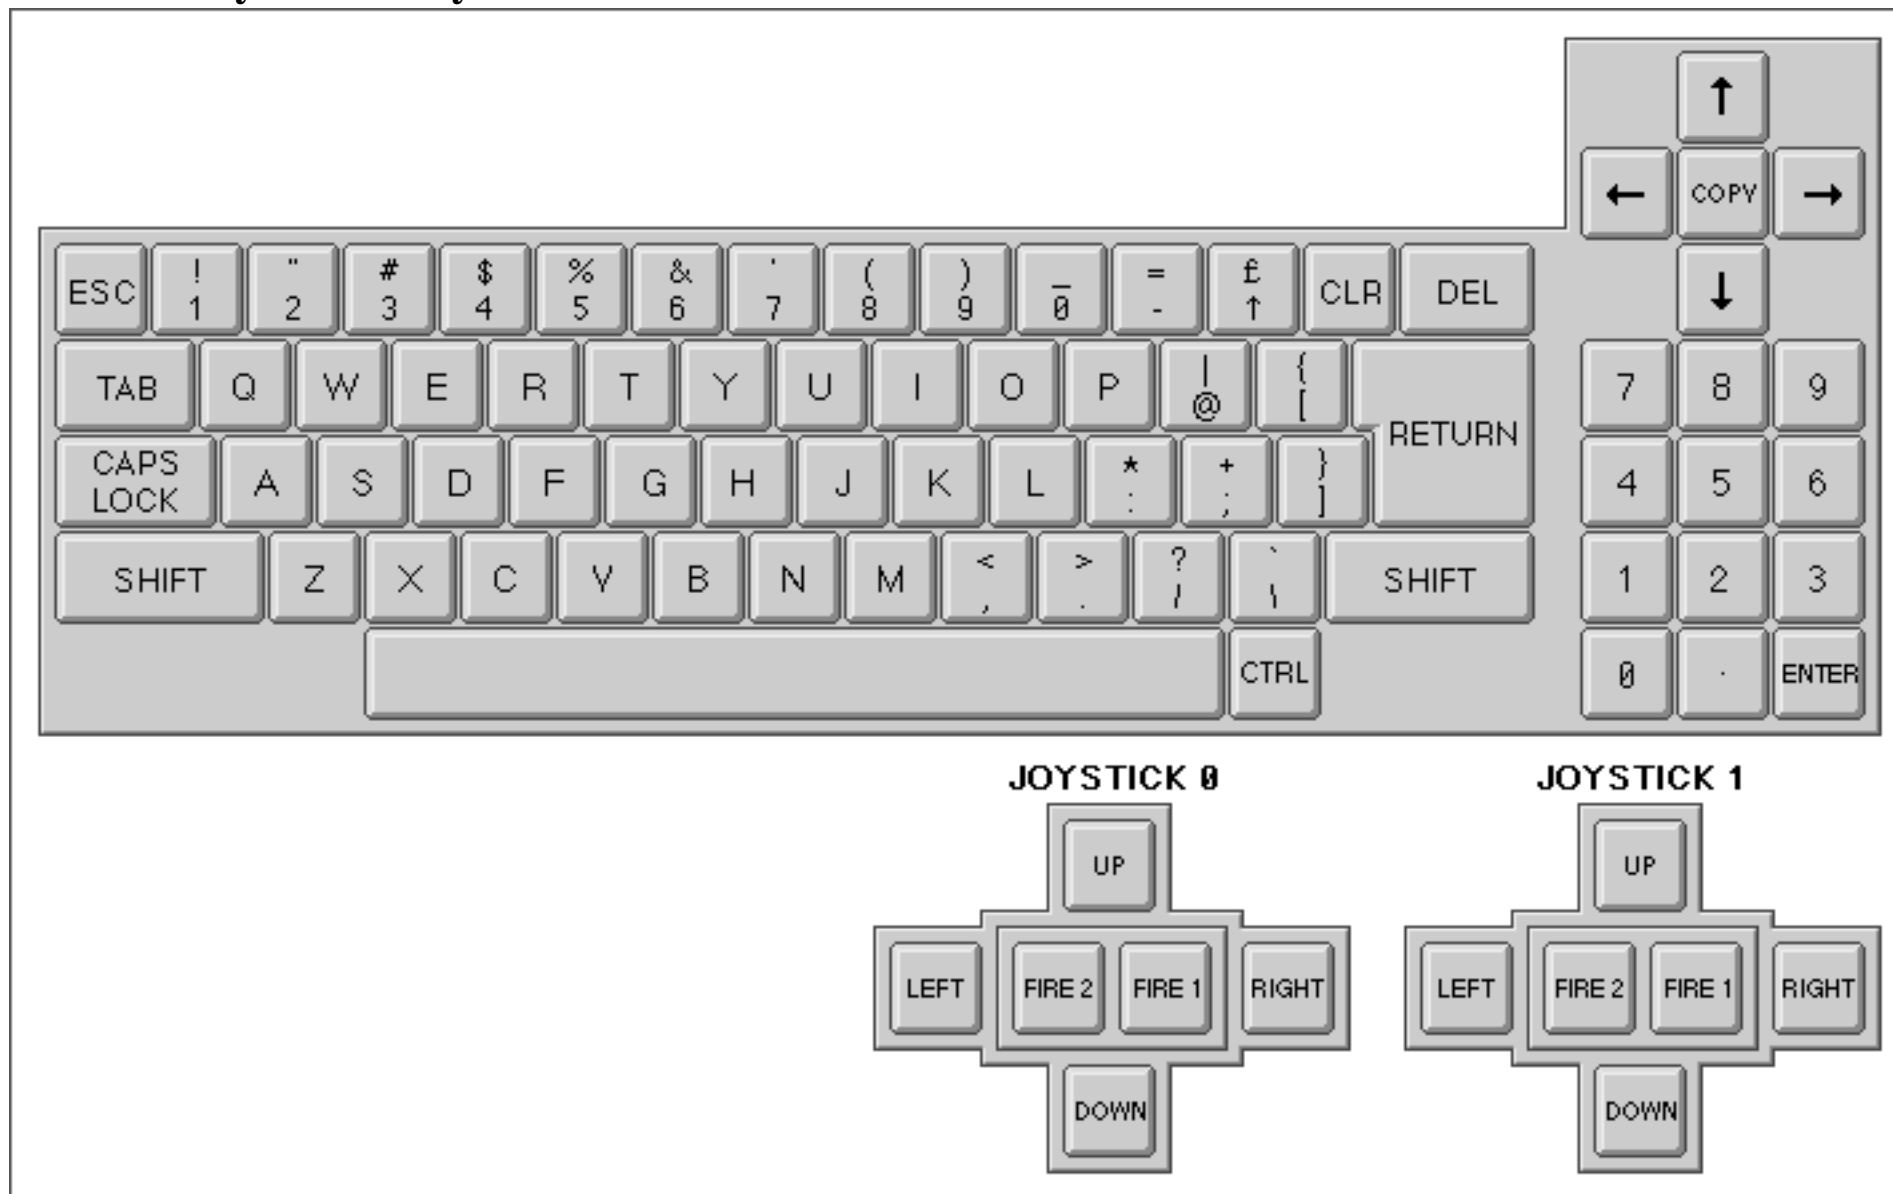

# CPC464 Keyboard: Characters

**Black** : Specified key (bottom)  
 Shift + specified key (top)  
**Blue** : Control + specified key  
**Red** : Key number  
 Underlined key numbers have equivalent keyboard & joystick 1 key numbers