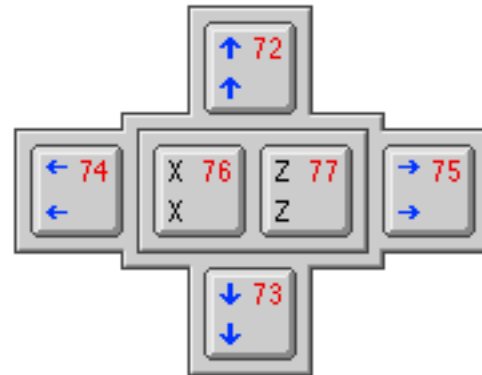

Black : Specified key (bottom)
Shift + specified key (top)
Blue : Control + specified key
Red : Key number
Underlined key numbers have equivalent keyboard & joystick 1 key numbers

JOYSTICK 0