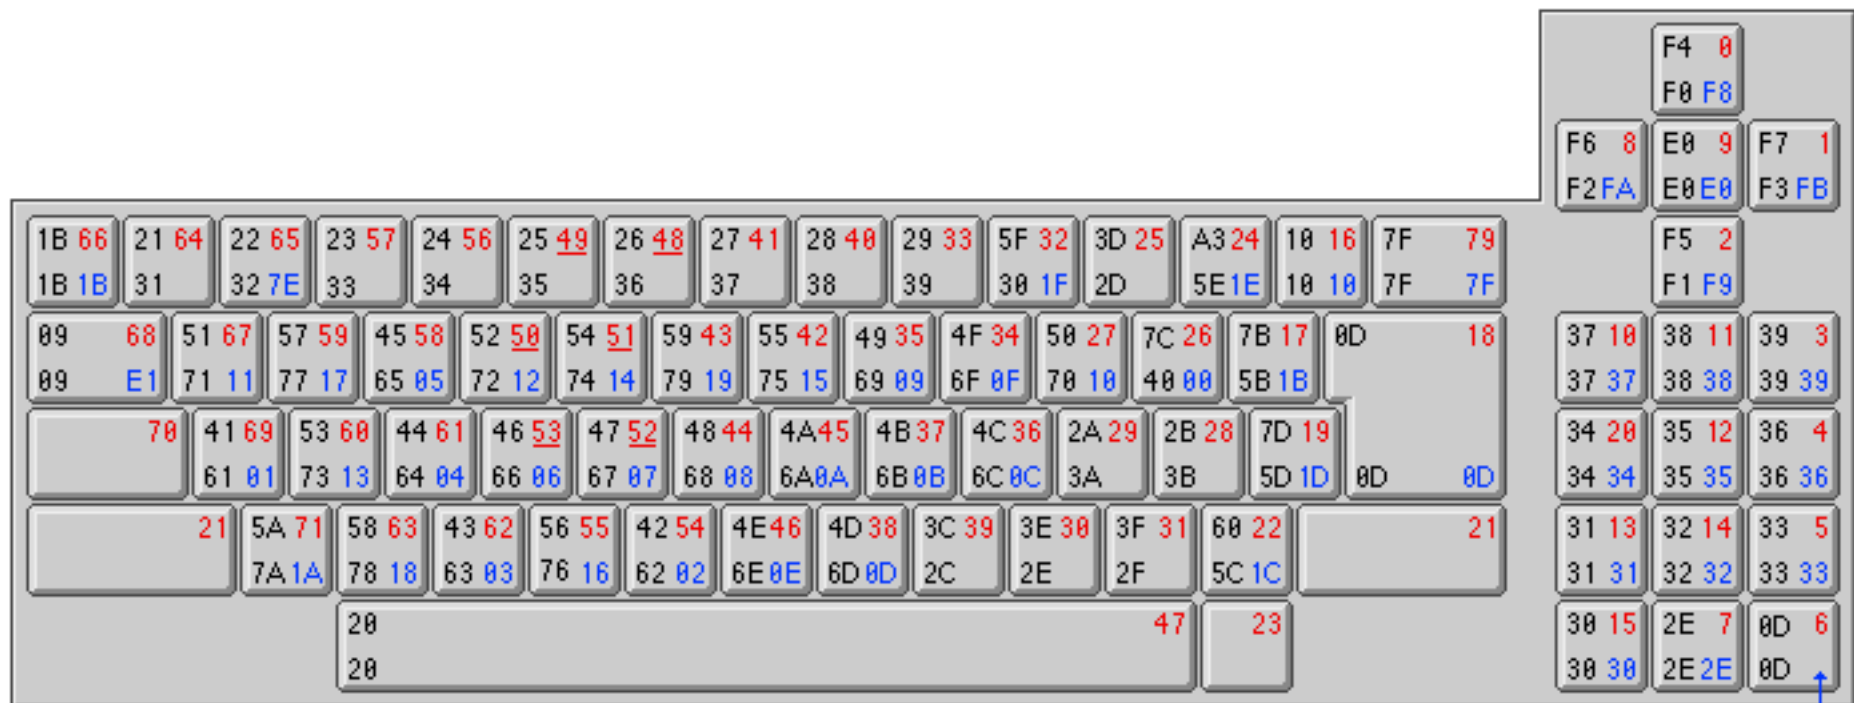

CPC464 Keyboard: ASCII Codes

Black : Specified key (bottom)
Shift + specified key (top)
Blue : Control + specified key
Red : Key number
Underlined key numbers have equivalent keyboard & joystick 1 key numbers