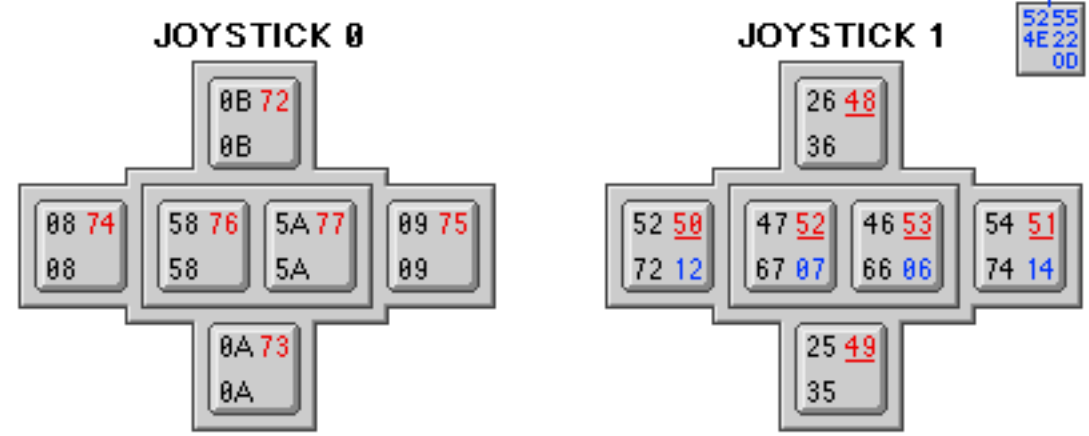

# CPC464 Keyboard: Characters

**Black** : Specified key (bottom)  
 Shift + specified key (top)  
**Blue** : Control + specified key  
**Red** : Key number  
 Underlined key numbers have equivalent keyboard & joystick 1 key numbers

**JOYSTICK 0**

**JOYSTICK 1**

# CPC464 Keyboard: ASCII Codes

**Black** : Specified key (bottom)  
 Shift + specified key (top)  
**Blue** : Control + specified key  
**Red** : Key number  
 Underlined key numbers have equivalent keyboard & joystick 1 key numbers