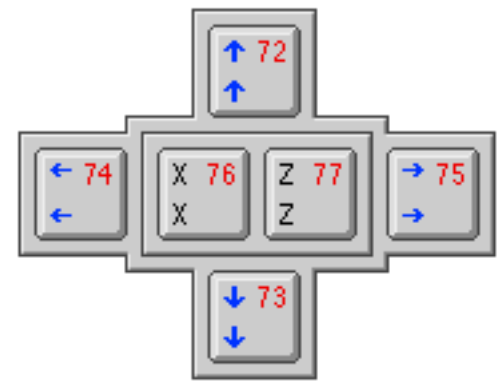

Black : Specified key (bottom)
Shift + specified key (top)
Blue : Control + specified key
Red : Key number
Underlined key numbers have equivalent keyboard & joystick 1 key numbers

JOYSTICK 0